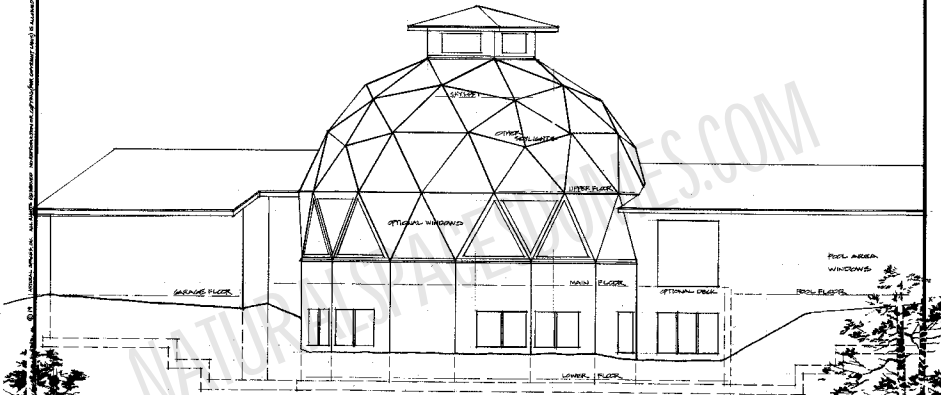

MODEL 950 HIGH 36' DIAM.

ELEVATION

36H54

DESIGN & INFORMATION ©1991 BY
JANE & PHILIP OSMY JOHNSON'S
Natural Spaces Inc.
17700 BURNING OAK NORTH BLVD., SUITE 2000, DALLAS, TEXAS 75243-1000

SHEET
PAGE 1 OF 2