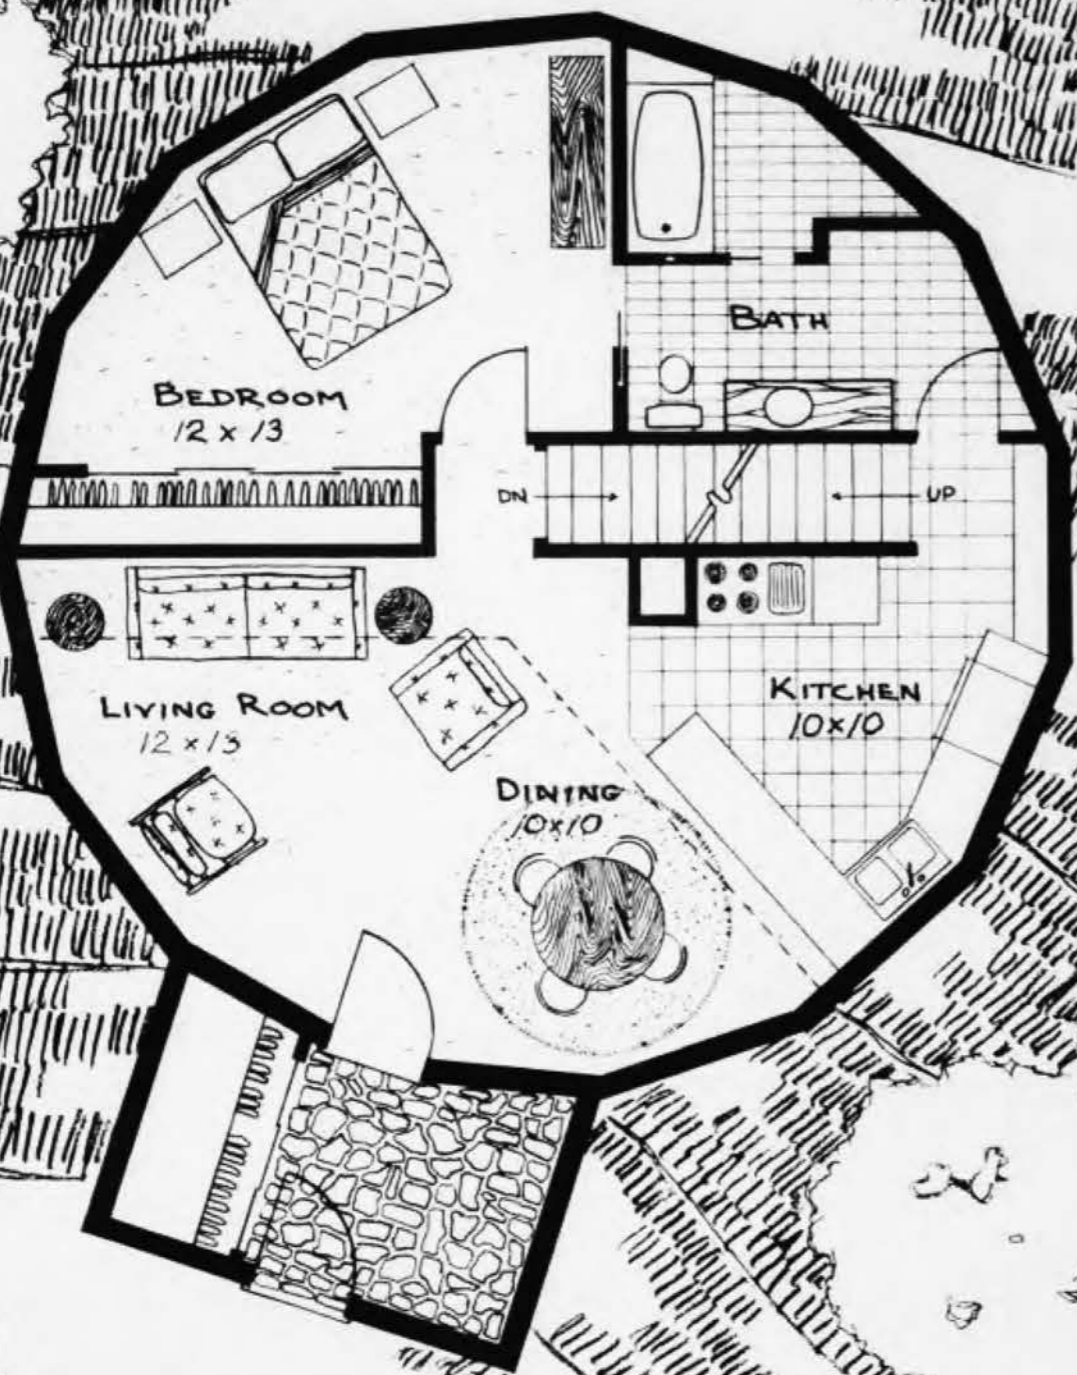

© COPYRIGHT 2011 NATURAL SPACES DOMES. WWW.NATURALSACESDOMES.COM  
ALL RIGHTS RESERVED. NOT TO BE COPIED WITHOUT WRITTEN PERMISSION

SECOND FLOOR

**METCALFE RESIDENCE**  
Northwestern Wisc.  
10 meter (33') 5/9 Dome